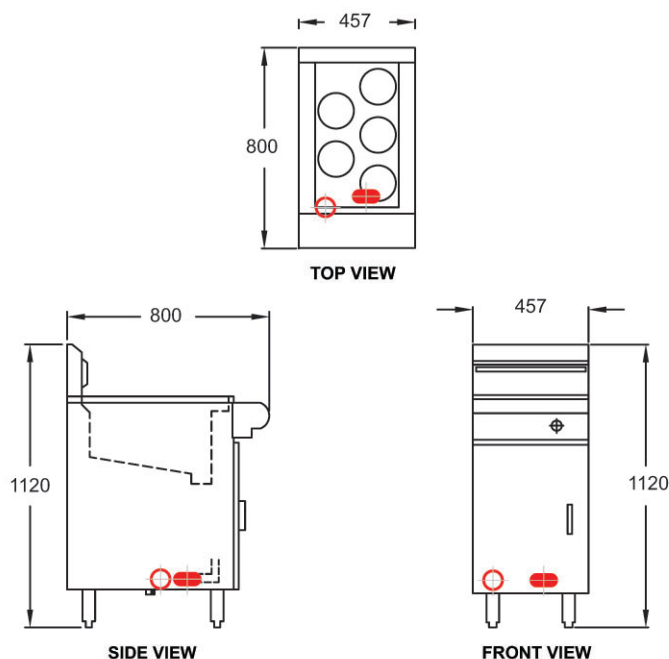

Goldstein
Established 1911 • Proudly Australian Made

800 SERIES PASTA COOKER - GAS

goldsteineswood.com.au

FRG-1 P

MODEL: FRG-1P Specifications:

Dimensions (WxDxH):	457 x 704 x 1120 mm
Working Height:	914 mm
Baskets:	5 standard portion & 2 stainless steel baskets
Packed:	0.4 m ³
Gas Connection:	19 mm BSP
Rating:	80 mj
Weight:	90 kg
Water Connection:	13 mm BSP

FRG-1 PL

MODEL: FRG-1PL Specifications:

Dimensions (WxDxH):	457 x 800 x 1120 mm
Working Height:	914 mm
Baskets:	5 standard portion & 2 stainless steel baskets
Packed:	0.4 m ³
Gas Connection:	19 mm BSP
Rating:	80 mj
Weight:	90 kg
Water Connection:	13 mm BSP