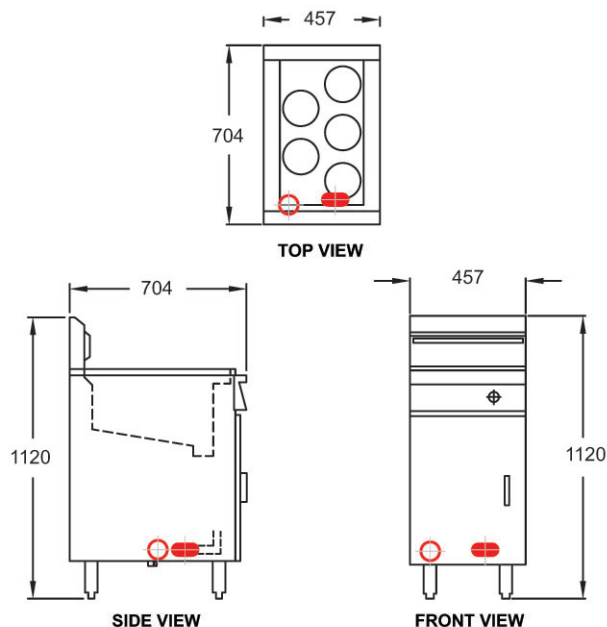

Goldstein
Established 1911 • Proudly Australian Made

800 SERIES PASTA COOKER - GAS

goldsteineswood.com.au

FRG-1 P

MODEL: FRG-1P Specifications:

Dimensions (WxDxH):	457 x 704 x 1120 mm
Working Height:	914 mm
Baskets:	5 standard portion & 2 stainless steel baskets
Packed:	0.4 m ³
Gas Connection:	19 mm BSP
Rating:	80 mj
Weight:	90 kg
Water Connection:	13 mm BSP

FRG-1 PL

MODEL: FRG-1PL Specifications:

Dimensions (WxDxH):	457 x 800 x 1120 mm
Working Height:	914 mm
Baskets:	5 standard portion & 2 stainless steel baskets
Packed:	0.4 m ³
Gas Connection:	19 mm BSP
Rating:	80 mj
Weight:	90 kg
Water Connection:	13 mm BSP